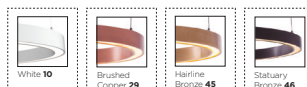

AVAILABLE FINISHES

	SM	MM	GM
Lbs	16	20	27
Kg	7.3	9.0	12.2