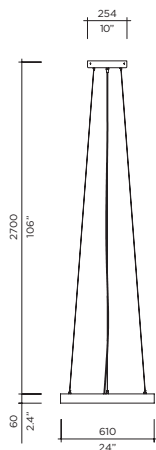

# THE RING SPECS

Model **Ring Suspension**  
Size 610  
Ref. # SM.07.500\_\_  
Bulb 1 x 30W LED  
3000K, 2400Lm

Model **Ring Suspension**  
Size 914  
Ref. # MM.07.500\_\_  
Bulb 1 x 36w LED  
3000K, 2880Lm

Model **Ring Suspension**  
Size 1219  
Ref. # GM.07.500\_\_  
Bulb 1 x 48w LED  
3000K, 3840Lm

### AVAILABLE FINISHES

	SM	MM	GM
Lbs	16	20	27
Kg	7.3	9.0	12.2