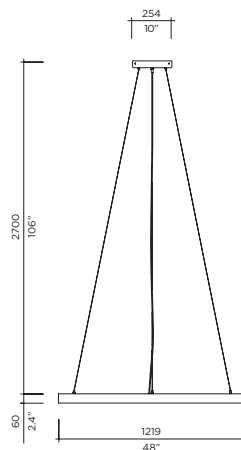

# THE RING SPECS

Model **Ring Suspension**  
Size 610  
Ref. # SM.07.500\_\_  
Bulb 1 x 30W LED  
3000K, 2400Lm

Model **Ring Suspension**  
Size 914  
Ref. # MM.07.500\_\_  
Bulb 1 x 36w LED  
3000K, 2880Lm

Model **Ring Suspension**  
Size 1219  
Ref. # GM.07.500\_\_  
Bulb 1 x 48w LED  
3000K, 3840Lm

### AVAILABLE FINISHES

	SM	MM	GM
Lbs	16	20	27
Kg	7.3	9.0	12.2