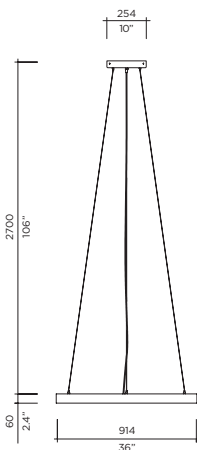

# THE RING SPECS

Model **Ring Suspension**  
Size 610  
Ref. # SM.07.500\_\_  
Bulb 1 x 30W LED  
3000K, 2400Lm

Model **Ring Suspension**  
Size 914  
Ref. # MM.07.500\_\_  
Bulb 1 x 36w LED  
3000K, 2880Lm

Model **Ring Suspension**  
Size 1219  
Ref. # GM.07.500\_\_  
Bulb 1 x 48w LED  
3000K, 3840Lm

### AVAILABLE FINISHES

	SM	MM	GM
Lbs	16	20	27
Kg	7.3	9.0	12.2