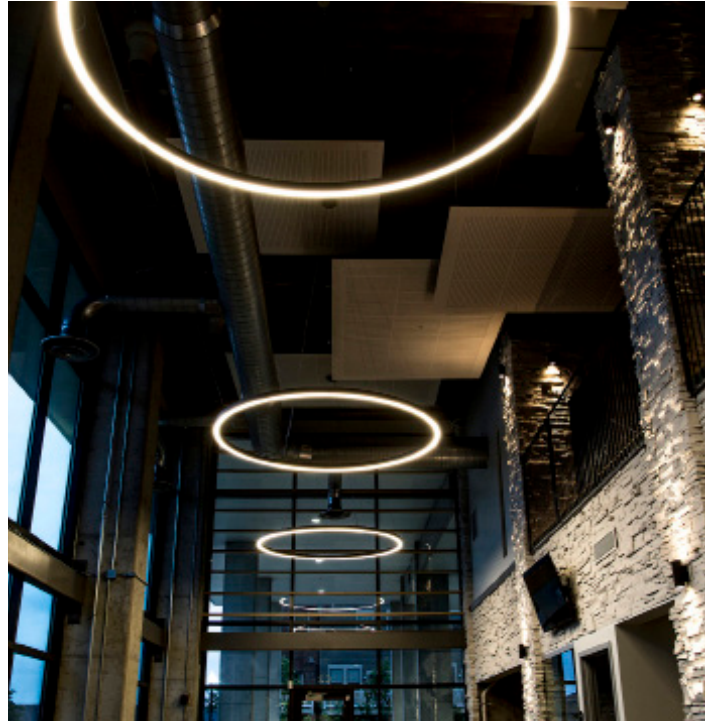

## THE RING

Grand. Boundless. Profound.

Designer: Filipe Lisboa

- Plated steel body
- Frosted acrylic diffuser
- Available in multiple finishes
- Custom sizes and finishes available
- Dimming options available
- LED