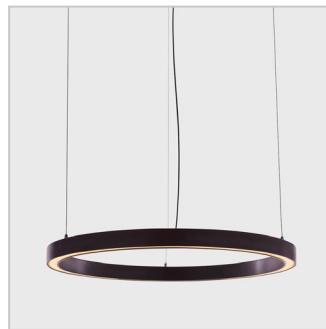

## THE RING

Grand. Boundless. Profound.

Designer: Filipe Lisboa

- Plated steel body
- Frosted acrylic diffuser
- Available in multiple finishes
- Custom sizes and finishes available
- Dimming options available
- LED

### AVAILABLE FINISHES

HAIRLINE  
BRONZE

COPPER

STATUARY  
BRONZE

WHITE

VISO LIGHTING

# THE RING SPECS

Model **Ring Suspension**  
Size 610  
Ref. # SM.07.500\_\_  
Bulb 1 x 30W LED  
3000K, 2400Lm

Model **Ring Suspension**  
Size 914  
Ref. # MM.07.500\_\_  
Bulb 1 x 36w LED  
3000K, 2880Lm